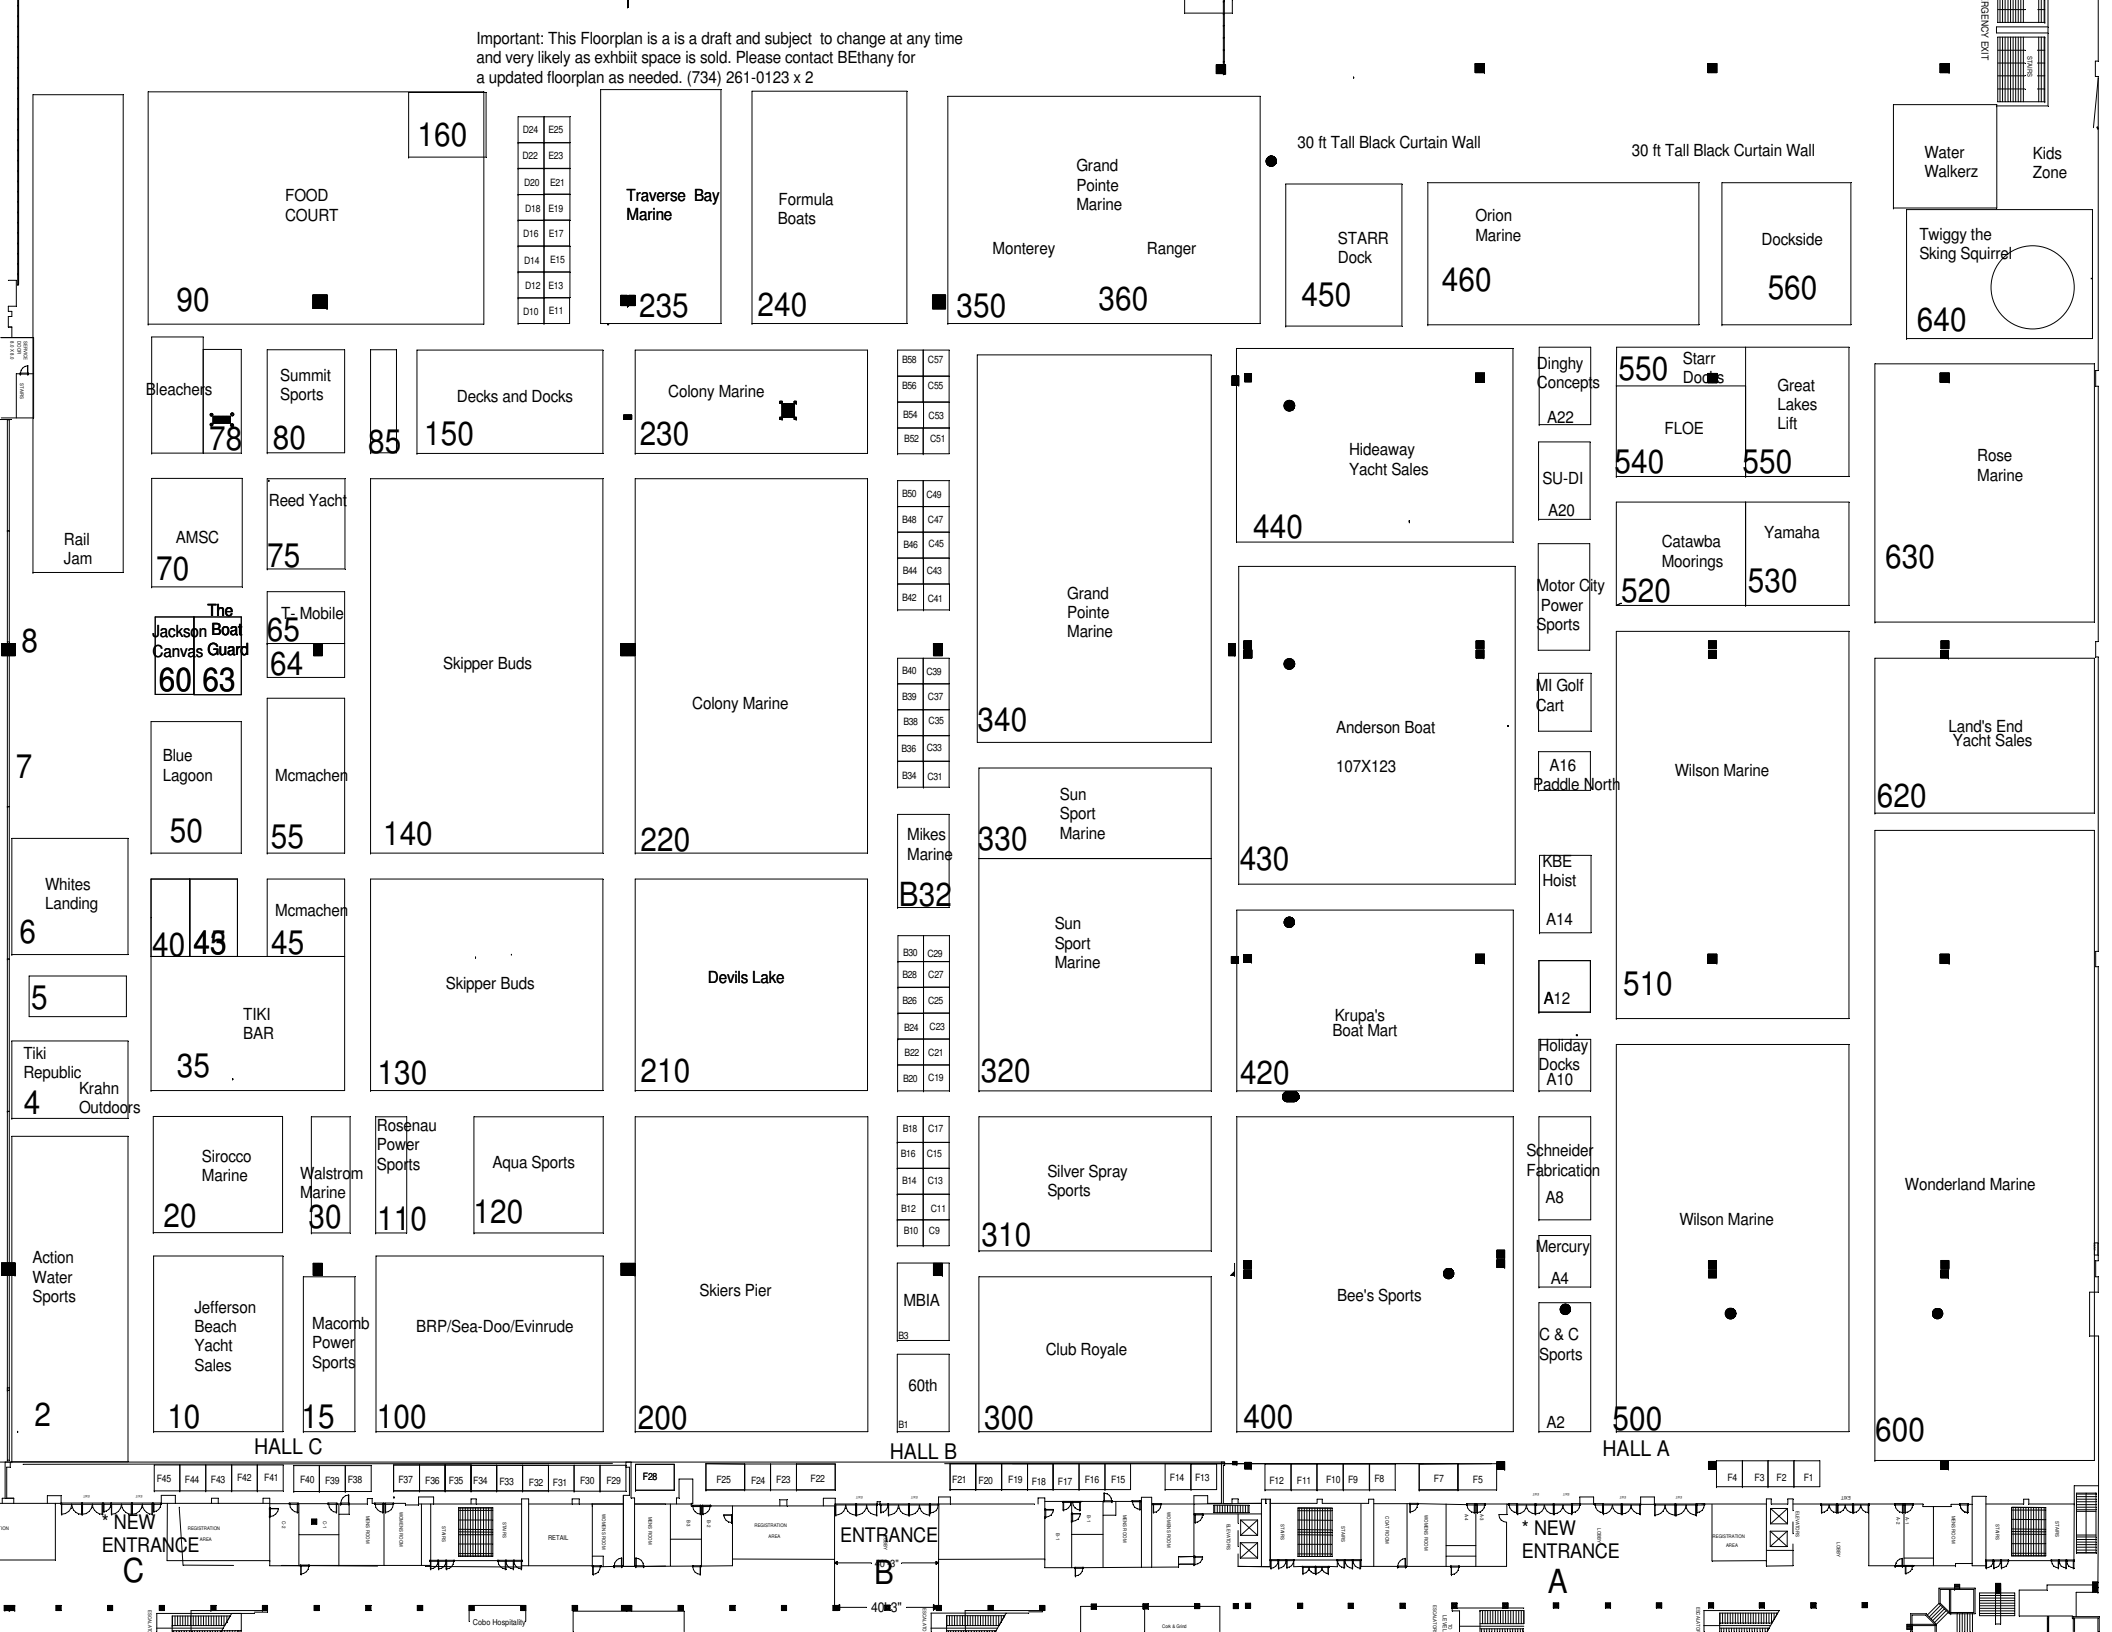

Important: This Floorplan is a draft and subject to change at any time and very likely as exhibit space is sold. Please contact BETHANY for an updated floorplan as needed. (734) 261-0123 x 2

160

FOOD COURT

90

D24	E25
D22	E23
D20	E21
D18	E19
D16	E17
D14	E15
D12	E13
D10	E11

Traverse Bay Marine

Formula Boats

235

240

Monterey Ranger

350

360

30 ft Tall Black Curtain Wall

30 ft Tall Black Curtain Wall

STARR Dock

450

Orion Marine

460

Dockside