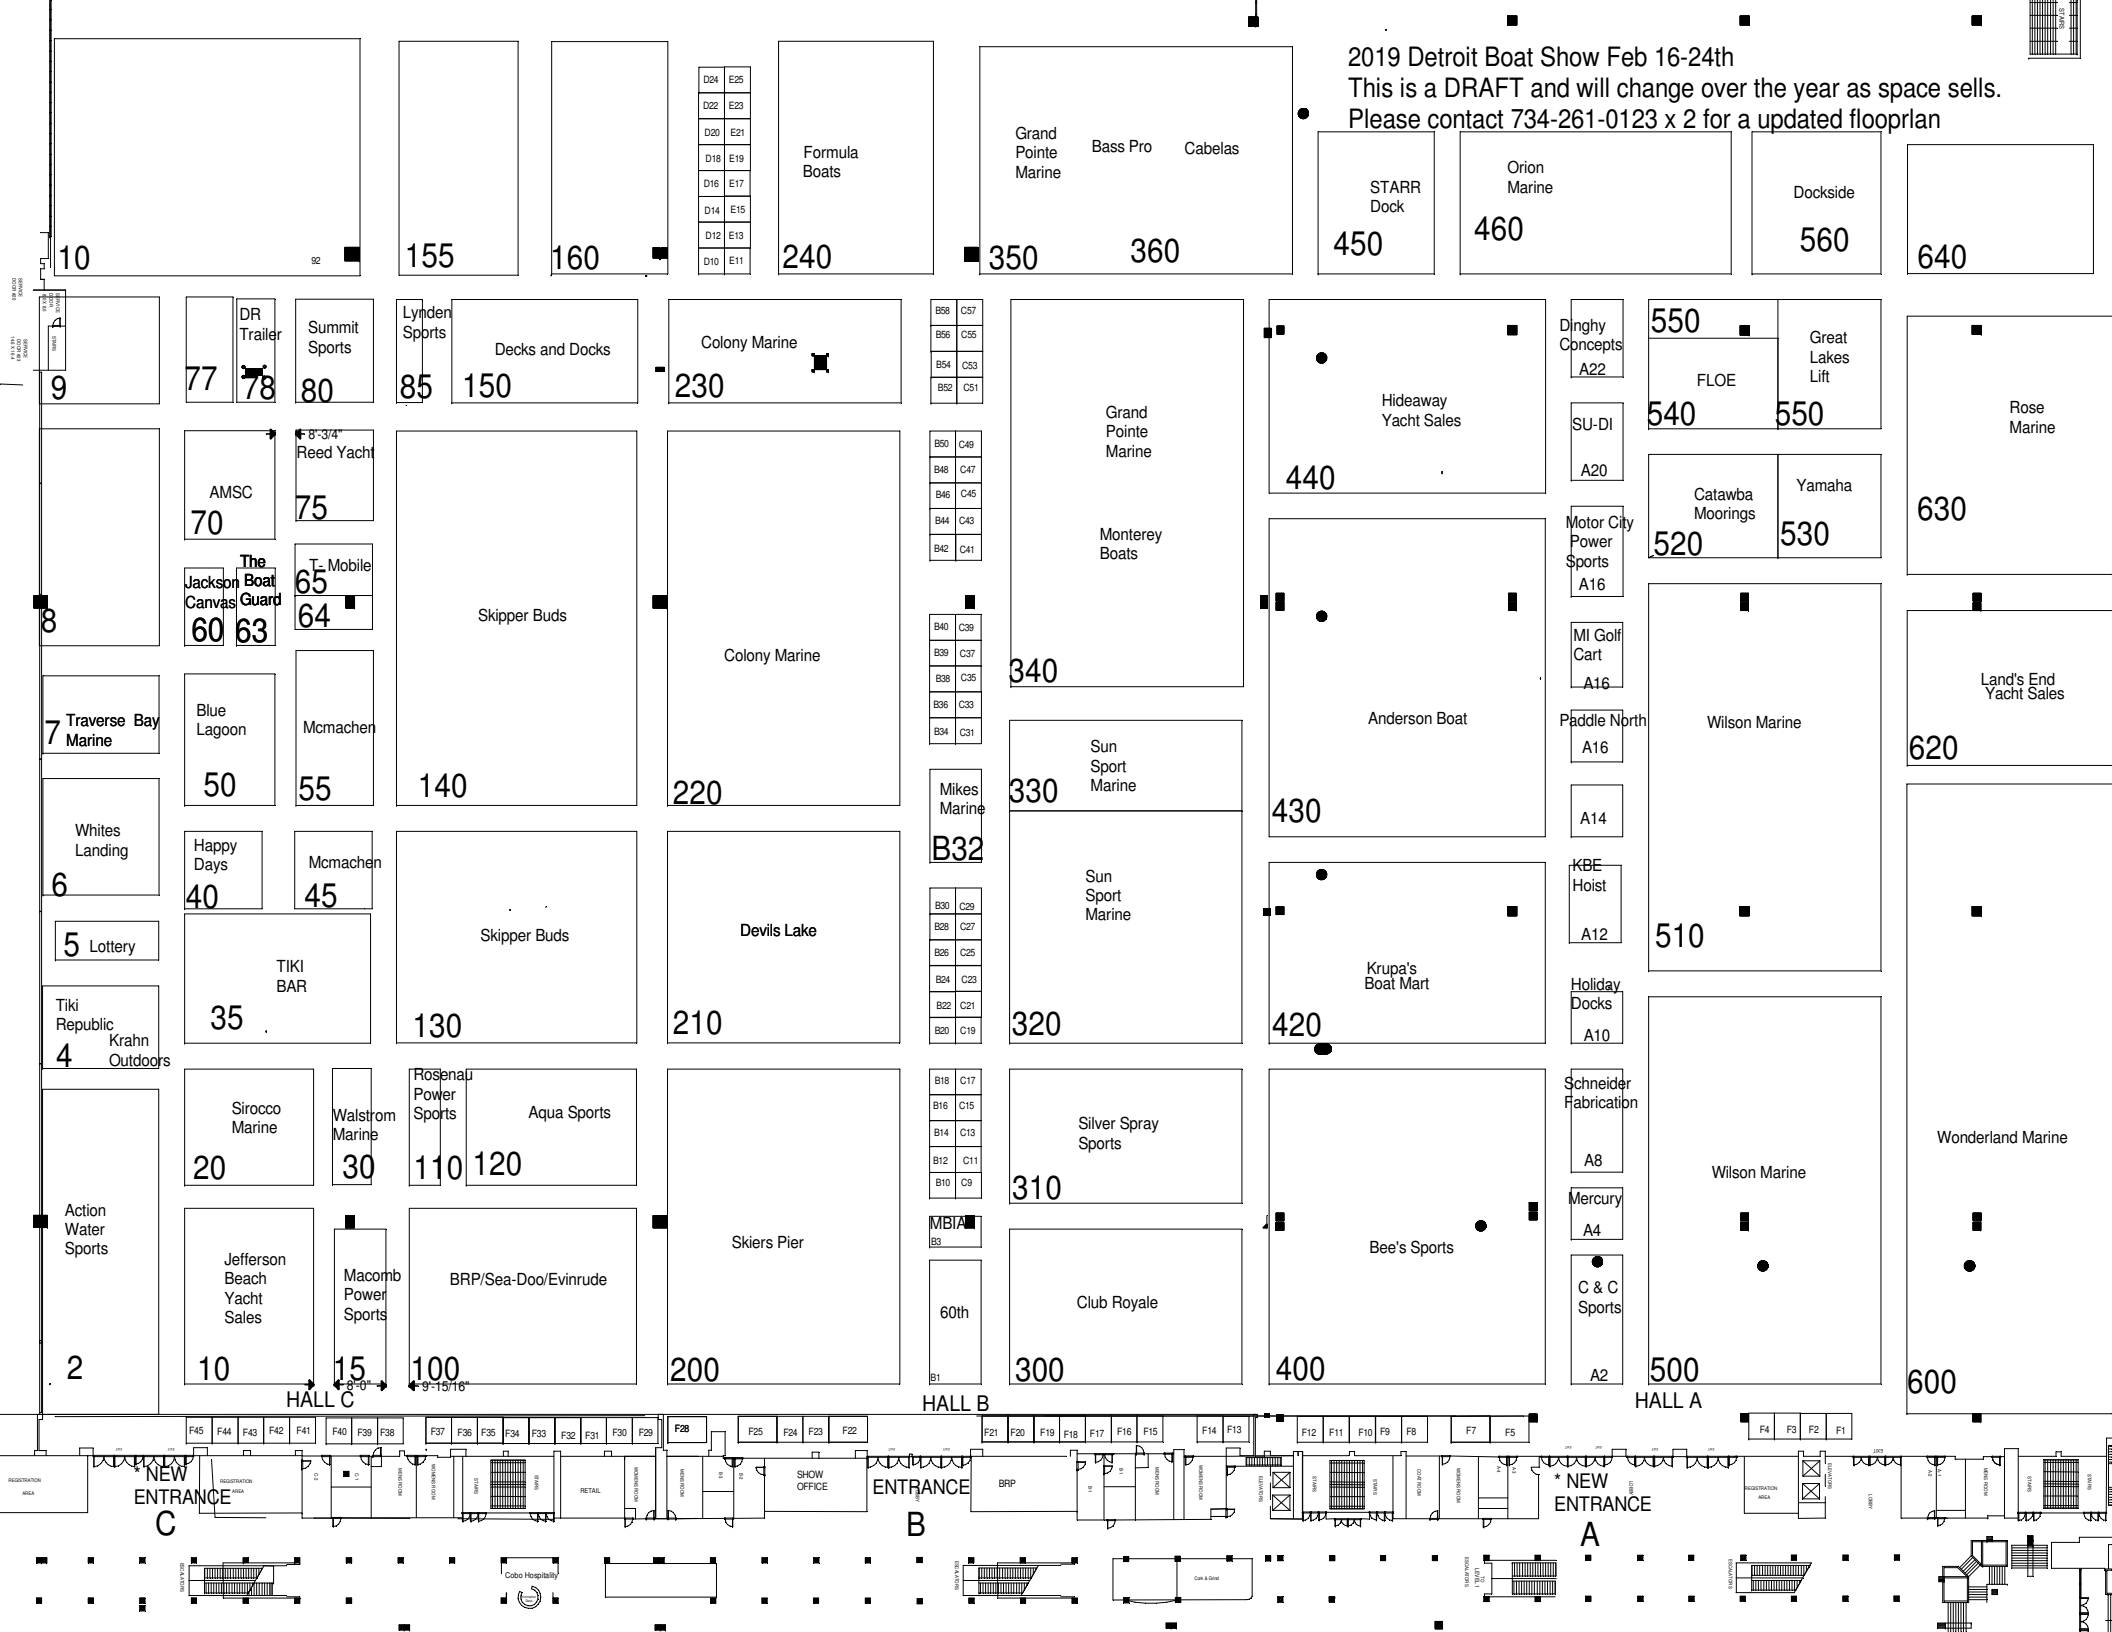

2019 Detroit Boat Show Feb 16-24th  
 This is a DRAFT and will change over the year as space sells.  
 Please contact 734-261-0123 x 2 for a updated floorplan

D24	E25
D22	E23
D20	E21
D18	E19
D16	E17
D14	E15
D12	E13
D10	E11

Formula Boats

Grand Pointe Marine  
 Bass Pro  
 Cabelas

STARR Dock

Orion Marine

Dockside

10

155

160

240

350

360

450

460

560

640

9

Wilson Marine

620

Wilson Marine

600

Rose Marine

630

Land's End Yacht Sales

620